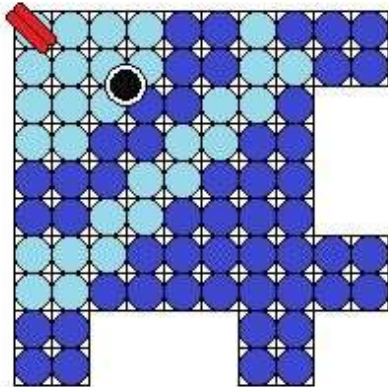

Fish Sculpture

11" Dark Blue	51
11" Pale Blue	29
11" Onix Black	2
260Q White	2
260Q Red	2
Monofilament	
Matrix	20

Inflate to 7.5"

Little Castle Entrance

11" Red	96
11" Pink	104
Matrix	50
6' pole	2
Base	2

Inflate to 7.5"