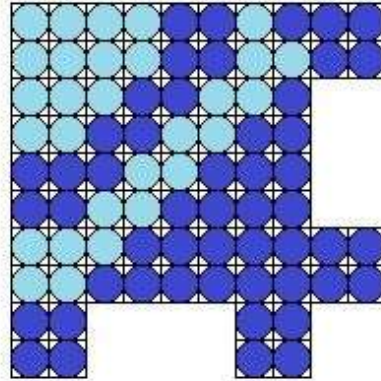

Fish Sculpture

11" Dark Blue	51
11" Pale Blue	29
11" Onix Black	2
260Q White	2
260Q Red	2
Monofilament	
Matrix	20

Inflate to 7.5"

Little Castle Entrance

11" Red	96
11" Pink	104
Matrix	50
6' pole	2
Base	2

Inflate to 7.5"