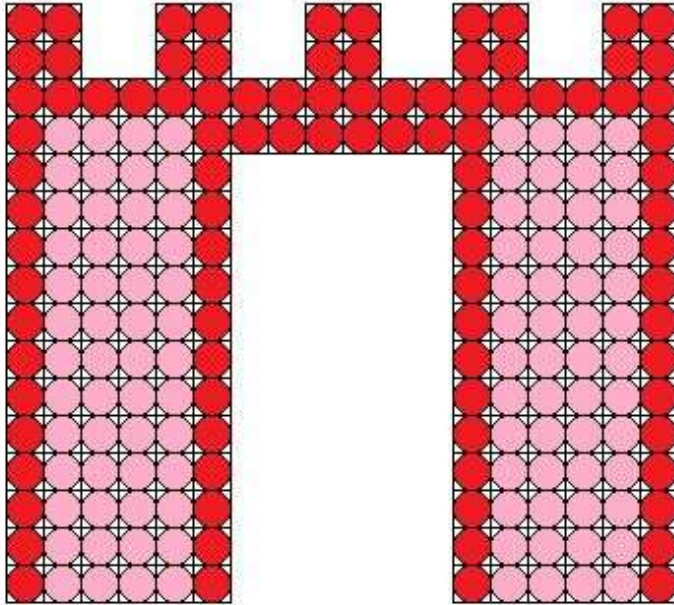

Fish Sculpture

11" Dark Blue	51
11" Pale Blue	29
11" Onix Black	2
260Q White	2
260Q Red	2
Monofilament	
Matrix	20

Inflate to 7.5"

Little Castle Entrance

11" Red	96
11" Pink	104
Matrix	50
6' pole	2
Base	2

Inflate to 7.5"