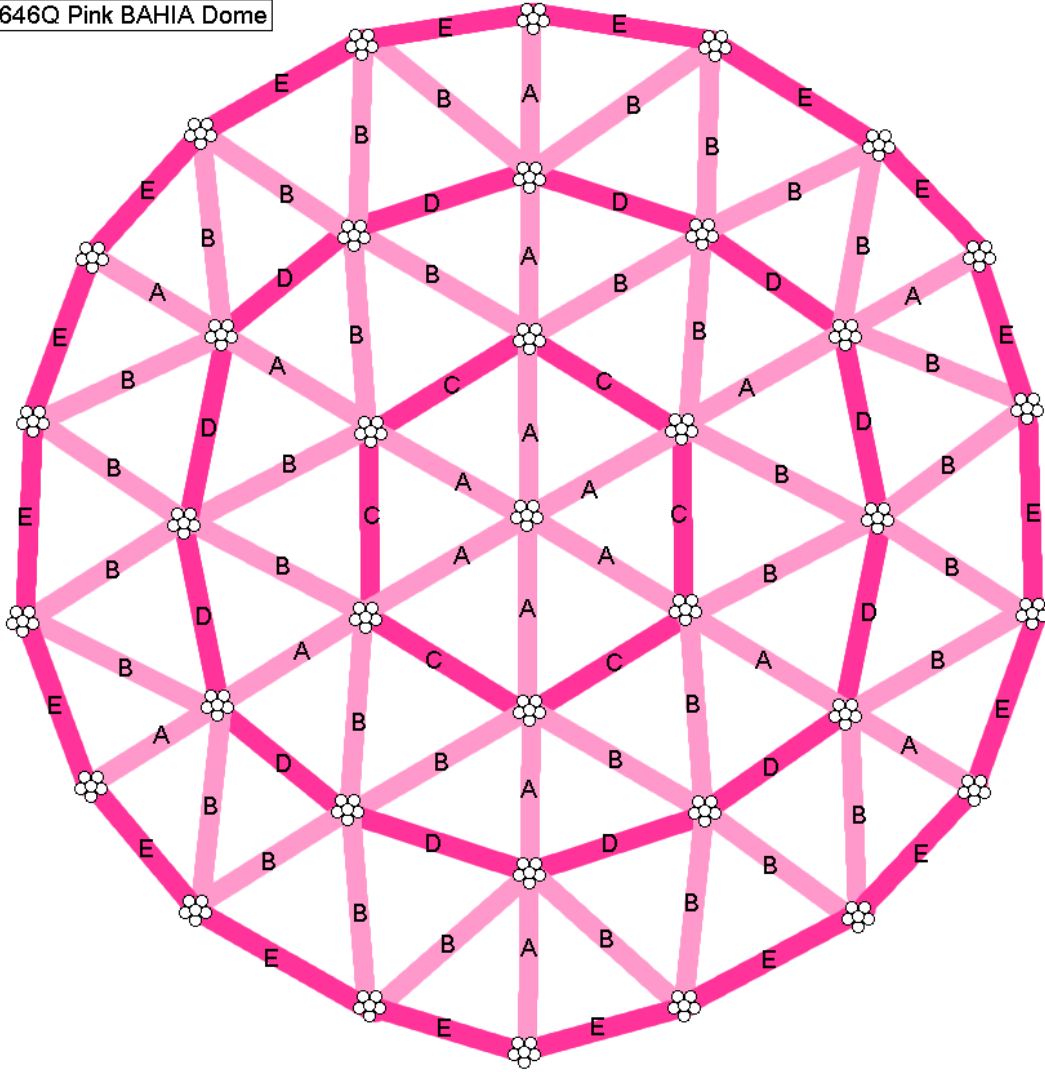

646Q Pink BAHIA Dome

6" Rose	492
11" Rose	96
11" White	48
260Q Rose	12
260Q Pink	12
646Q Rose	36
646Q Pink	54
Pipe 1/2" 6'	6
Base	6