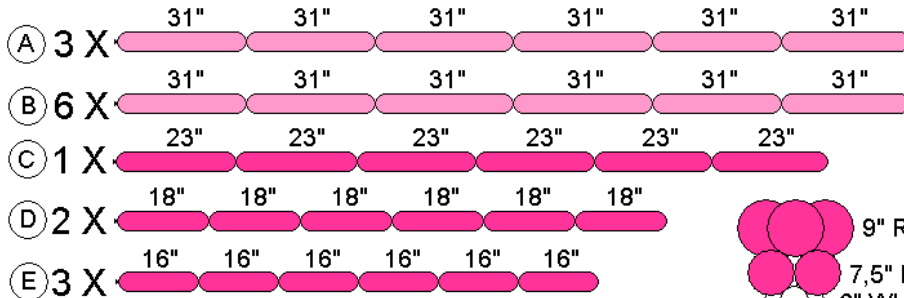

646Q Pink BAHIA Dome

6" Rose	492
11" Rose	96
11" White	48
260Q Rose	12
260Q Pink	12
646Q Rose	36
646Q Pink	54
Pipe 1/2" 6'	6
Base	6